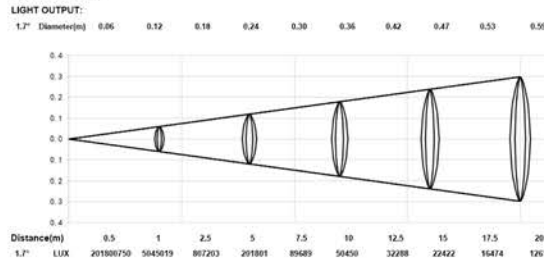

## OUTPUT

Source	150W BEAM
CCT	10000K
CRI	75
Beam angle	1.7°
Lumen	3000 lm
Illuminance	12312 lux @20m
Dimming	0-100%
Strobe	0-20HZ