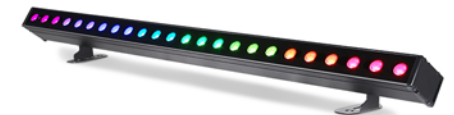

## Indoor Version

Rockbar<sup>2</sup> Q24

Rockbar<sup>2</sup> Q24 BT

Rockbar<sup>2</sup> Q12 BT

## Outdoor Version

Rockbar<sup>2</sup> Q24 IP

Rockbar<sup>2</sup> Q24 BT IP

Rockbar<sup>2</sup> Q12 BT IP

# RockBar<sup>2</sup> Q24

N.W.	2.8KG
Dimensions	1075*143*65mm
<b>Electrical Parameter</b>	
Operating voltage	AC100-240V,60/50Hz
LED	24*2W RGBW 4-in-1
Drive current	2A
<b>Optical system</b>	
Dimming	0-100%
Beam angle	9°
Spot Angle	26°
Max Lumen	722 lm
Light efficiency	39 lm/W
CCT	6000K
<b>Control/ Installation</b>	
Control protocol	DMX512
DMX channel	4/5/6/12/40CH
Function	Auto Run,Sound mode,IR,Built-in,Master & Slave
<b>Safety/Certification</b>	
IP Grade	IP20
Working Temperature	-10°~+45°