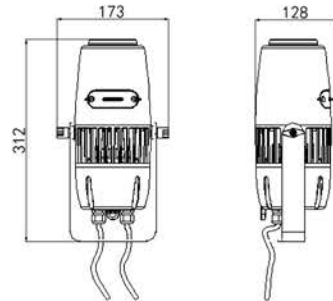

Specifications