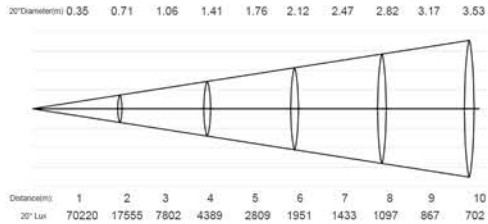

Optical parameters