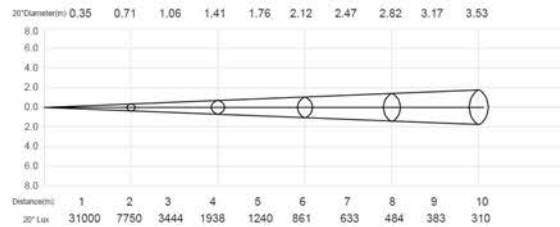

Indoor Logo Projector

Main Features

- Concise and compact Housing Design.
- Magnetic gobo plate, easy for gobo replacing.
- Very clear and higher brightness Image effect.

Main Application

- Commercial premises:
  Supermarkets, shopping malls, office buildings etc.
- Entertainment Places:
  Restaurants, Cafes, Bars, night clubs etc.
- Activity Places:
  Cinema, Exhibitions, Home Party etc.

SW-034

Output

Source	50W White LED
Power	40W
CCT	9322K
CRI	80
Beam angle	15°, 20°, 30°, 45°, 55° optional
Lumen	1302 lm

Dynamic Effects

Gobo plate	Magnetic gobo plate (1Pc)
Gobo selection	Full color gobo, Double color gobo, single color gobo for option

Control

Operation Mode	By Button
Dimming	0-100%
Focus	Manual

Electrial

Voltage Range	AC100-240V, 50-60Hz
Drive current	1.21A

Physical

N.W.	1.26KG
Gobo size	Size: Outer 26.4mm, inner 21mm, thickness 1mm
Power cable	1.5M long power cable
Cooling	By fan
Housing	Plastic, Black, White for option

Safety/Certification

Certification(s)	CE、ROHS
IP Grade	IP20
Working Temperature	-20°~+45°

Gobo can be customized