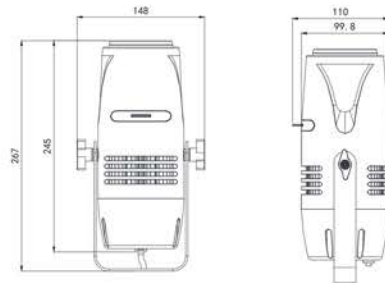

Indoor Logo Projector

Main Features

- Concise and compact Housing Design.
- Magnetic gobo plate, easy for gobo replacing.
- Very clear and higher brightness Image effect.

Main Application

- Commercial premises:
  Supermarkets, shopping malls, office buildings etc.
- Entertainment Places:
  Restaurants, Cafes, Bars, night clubs etc.
- Activity Places:
  Cinema, Exhibitions, Home Party etc.

SW-034

Output

Source	50W White LED
Power	40W
CCT	9322K
CRI	80
Beam angle	15°, 20°, 30°, 45°, 55° optional
Lumen	1302 lm

Dynamic Effects

Gobo plate	Magnetic gobo plate (1Pc)
Gobo selection	Full color gobo, Double color gobo, single color gobo for option

Control

Operation Mode	By Button
Dimming	0-100%
Focus	Manual

Electrial

Voltage Range	AC100-240V, 50-60Hz
Drive current	1.21A

Physical

N.W.	1.26KG
Gobo size	Size: Outer 26.4mm, inner 21mm, thickness 1mm
Power cable	1.5M long power cable
Cooling	By fan
Housing	Plastic, Black, White for option

Safety/Certification

Certification(s)	CE、ROHS
IP Grade	IP20
Working Temperature	-20°~+45°

Gobo can be customized