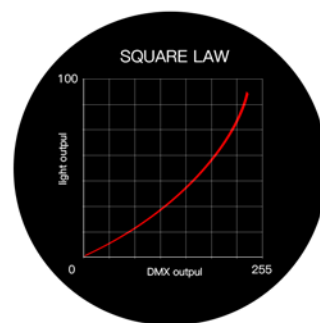

Dimming curves

The calibrated internal controller ensures an exceptionally stable colour output without any visible colour shift when dimming. Four different internal dimmer curves are available.