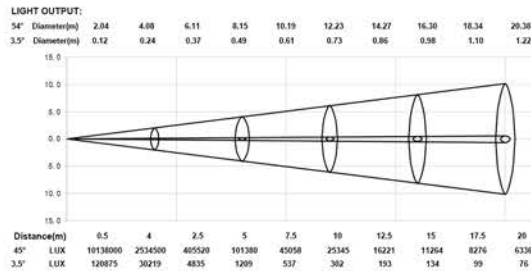

Framing Blades

Rotated gobo wheel

Fixed gobo wheel

Color

Illuminance