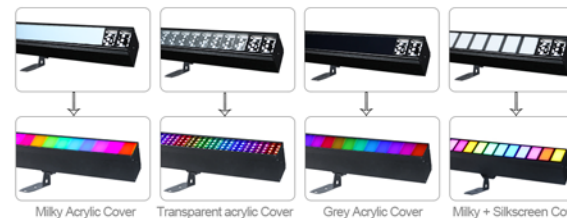

CT-034-1M

N.W.	3.06KG
Dimensions	1003*143*86.5mm
Electrical Parameter	
Operating voltage	AC100-240V,60/50Hz
LED Source	256*1.5W RGB
Power on	60W
Drive current	19.4MA
Optical system	
Dimming	0-100%
Beam angle	54°
Spot Angle	100°
Max Lumen	2155 lm
Control/ Installation	
Display Panel	OLED
Control protocol	DMX512-RDM
Section Control	32 Sections control
DMX channel	3/5/10/96/103CH
Function	Auto Run,Sound mode,IR,Built-in,Master & Slave,DMX,RDM
Safety/Certification	
IP Grade	IP20
Working Temperature	-10°~+45°