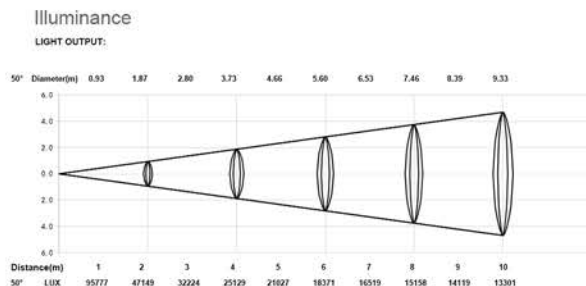

OUTPUT

Source	Mainlight source: 12*50W RGBL Backlight source: 72*0.2W RGB
CCT	1800-10000K
CRI	72.6
Beam angle	4° -50°
Illuminance	34487lux@3m
Dimming	0-100%
Strobe	0-20HZ

DYNAMIC EFFECTS

Color Mixing	RGBL mixing
Focus	Electronic focusing
Pan/Tilt Range	540°pan. 270° tilt

CONTROL

Control protocol	DMX512,RDM,ArtNet+SACN,W-DMX Optional
DMX channel	23/290CH
Function	Auto Run, Built-in Program, Master & Slave, DMX, RDM

ELECTRICAL

Voltage Range	AC100-240V,50-60HZ
Power Consumption	600W

PHYSICAL

N.W.	18.6KG
Dimensions	356*236*487mm
Power cable	Waterproof rubber cable in&out
DMX cable	5pins Waterproof rubber cable in&out, two ethernet

SAFETY/CERTIFICATION

Certification(s)	CE, ROHS
IP Grade	IP66
Working Temperature	-20°~+45°