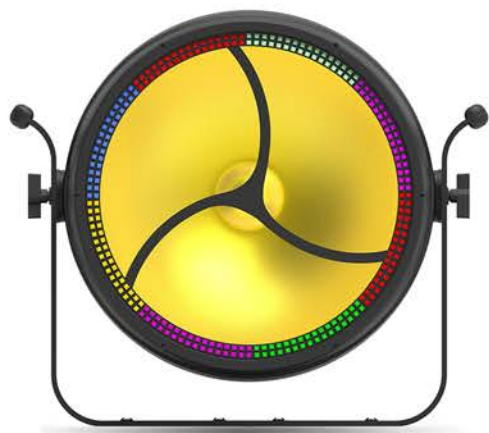

400W COB waterproof Par light

This 400W tri-color COB waterproof PAR light, designed for high-end stage lighting, features a 500W ASW LED (WW/CW CRI ≥ 92) for precise color reproduction and 192 outer 1.5W RGB LED with 8-segment control for dynamic effects. Its 50° beam angle ensures focused, even illumination, while 450W power and IP65 rating make it energy-efficient and durable. Perfect for concerts, churches, theaters, and clubs, it delivers stunning visuals and reliable performance.

OPTIONAL