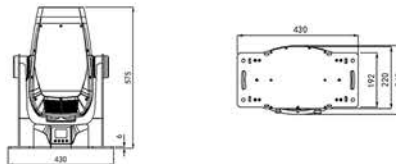

SW-041P

NEW

This **550W imager projector** achieves ultimate artistic precision thanks to its advanced four-blade dual-position rotating frame system, a stunning 520W high-brightness LED light source, and featuring 14 high-definition dual-rotating pattern designs, delivers sharper patterns, superior beam uniformity, and a richer variety of effects. Its CMY color mixing system, 6 + 1 open white color wheel, and a beam range of 5° to 55°. It supports DMX and RDM control.

OUTPUT

Source	520W LED
CCT	7500K
CRI	72.2
Beam angle	5° -55°
Lumen	20000 lm
Illuminance	79034lux@5m(5°)
Dimming	0-100%
Strobe	0-20HZ

DYNAMIC EFFECTS

Color wheel	6 colors(5 colors +1 RGBY 4IN1filter)+1 Open
CMY	CMY color mixing
Animation wheel	1x metal animation wheel;1x glass ripple Disc
Prism	One 3Prism-facet prism
Full-color rotating gobo wheel	7+1 open
Single-color rotating gobo wheel	7+1 open
Frost	One frost
Focus	Electronic focusing

CONTROL

Control protocol	DMX512, RDM
DMX channel	18/19CH
Function	Auto Run, Built-in Program, Master & Slave, DMX, RDM

ELECTRICAL

Voltage Range	AC100-240V,50-60Hz
Power consumption	580W

PHYSICAL

N.W.	26KG
Dimensions	430*245*575mm
Power cable	3pins power cable in&out
DMX cable	3pins DMX cable in&out

SAFETY/CERTIFICATION

Certification(s)	CE, ROHS
IP Grade	IP66
Working Temperature	-20°~+45°