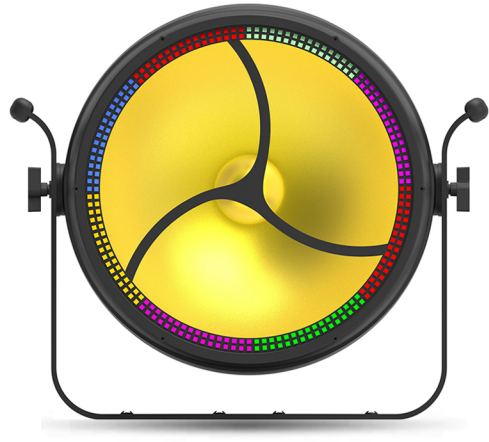

400W COB waterproof Par light

This 400W five-color COB waterproof PAR light is designed for high-end stage lighting. It features a 500W RGBLA 5-in-1 LED for precise color reproduction and 192 outer 1.5W RGB LED with 8-segment control for dynamic lighting effects. With a 50° beam angle, it ensures focused and even illumination, while its 450W power consumption and IP65 rating make it both energy-efficient and durable. Perfect for concerts, churches, theaters, and clubs, this light delivers stunning visuals and reliable performance in any setting.

OPTIONAL