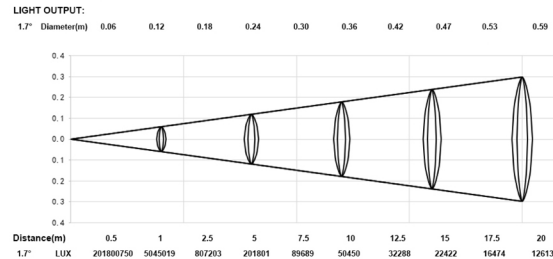

## OUTPUT

Source	150W BEAM
CCT	10000K
CRI	75
Beam angle	1.7°
Lumen	3000 lm
Illuminance	12312 lux @20m
Dimming	0-100%
Strobe	0-20HZ