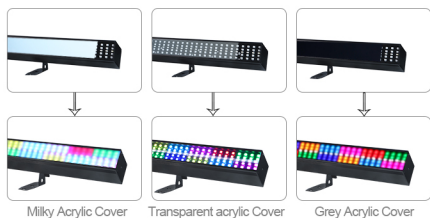

CT-033-1M

N.W.	3.02KG
Dimensions	1003*109*161mm
Electrical Parameter	
Operating voltage	AC100-240V,60/50Hz
LED Source	256*1.5W RGB
Power on	60W
Drive current	25MA
Optical system	
Dimming	0-100%
Beam angle	75°
Spot Angle	115°
Max Lumen	3651 lm
CCT	RGBW(W:6496K)
Control/ Installation	
Control protocol	DMX512-RDM
Section Control	32 Sections control
DMX channel	7/15/14/21/28/36/56/60/70/104/109/113CH
Function	Auto Run,Sound mode,IR,Built-in,Master & Slave,DMX,RDM
Safety/Certification	
IP Grade	IP20
Working Temperature	-10°~+45°