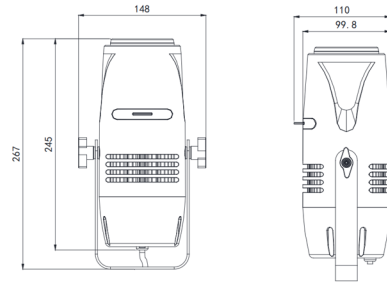

Indoor Logo Projector

Main Features

- Concise and compact Housing Design.
- Magnetic gobo plate, easy for gobo replacing.
- Very clear and higher brightness Image effect.

Main Application

- Commercial premises:
  Supermarkets, shopping malls, office buildings etc.
- Entertainment Places:
  Restaurants, Cafes, Bars, night clubs etc.
- Activity Places:
  Cinema, Exhibitions, Home Party etc.

SW-034

Output

Source	50W White LED
Power	40W
CCT	9322K
CRI	80
Beam angle	20°, 30°, 45°, 60° optional
Lumen	1302 lm

Dynamic Effects

Gobo plate	Magnetic gobo plate (1Pc)
Gobo selection	Full color gobo, Double color gobo, single color gobo for option

Control

Operation Mode	By Button
Dimming	0-100%
Focus	Manual

Electrial

Voltage Range	AC100-240V, 50-60Hz
Drive current	1.21A

Physical

N.W.	1.26KG
Gobo size	Size: Outer 26.4mm, inner 21mm, thickness 1mm
Power cable	1.5M long power cable
Cooling	By fan
Housing	Plastic, Black, White for option

Safety/Certification

Certification(s)	CE、ROHS
IP Grade	IP20
Working Temperature	-20°~+45°

Gobo can be customized