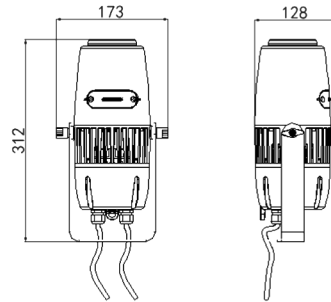

Outdoor Logo Projector

Main Features

- Concise and compact Housing Design.
- Very clear and higher brightness Image effect.
- Waterproof for outdoor use.

Main Application

- Commercial venues:
  Retail stores, chain brand stores.
- Catering and entertainment:
  Hotels, bars, nightclubs.
- Outdoor advertising:
  Shopping mall facades, billboards, parks.

SW-033P

Output

Source	60W White LED
Power	76W
CCT	7903K
CRI	70
Beam angle	20°,30°,45°,60°optional
Lumen	3515 lm

Dynamic Effects

Gobo selection	Full color gobo, Double color gobo, single color gobo for option

Control

Operation Mode	By Button
Dimming	0-100%
Focus	Manual
Control protocol	DMX512-RDM
DMX channel	1/2/3CH
Function	Auto Run, Master & Slave, DMX, RDM

Electrial

Voltage Range	AC100-240V,50-60Hz
Drive current	2.94A

Physical

N.W.	3.30KG
Power input/output	One out of two waterproof power cord
Cooling	Heat sink + Fan
Housing	Die-casting aluminum

Safety/Certification

Certification(s)	CE、ROHS
IP Grade	IP65
Working Temperature	-20°~+45°

Gobo can be customized