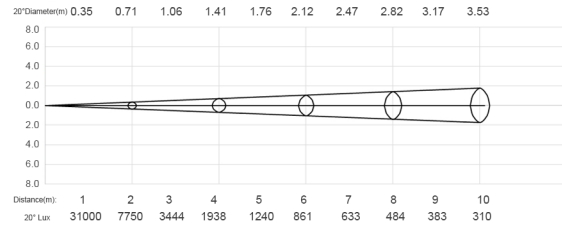

Indoor Logo Projector

Main Features

- Concise and compact Housing Design.
- Magnetic gobo plate, easy for gobo replacing.
- Very clear and higher brightness Image effect.

Main Application

- Commercial premises:
  Supermarkets, shopping malls, office buildings etc.
- Entertainment Places:
  Restaurants, Cafes, Bars, night clubs etc.
- Activity Places:
  Cinema, Exhibitions, Home Party etc.

SW-034

Output

Source	50W White LED
Power	40W
CCT	9322K
CRI	80
Beam angle	20°, 30°, 45°, 60° optional
Lumen	1302 lm

Dynamic Effects

Gobo plate	Magnetic gobo plate (1Pc)
Gobo selection	Full color gobo, Double color gobo, single color gobo for option

Control

Operation Mode	By Button
Dimming	0-100%
Focus	Manual

Electrial

Voltage Range	AC100-240V, 50-60Hz
Drive current	1.21A

Physical

N.W.	1.26KG
Gobo size	Size: Outer 26.4mm, inner 21mm, thickness 1mm
Power cable	1.5M long power cable
Cooling	By fan
Housing	Plastic, Black, White for option

Safety/Certification

Certification(s)	CE、ROHS
IP Grade	IP20
Working Temperature	-20°~+45°

Gobo can be customized