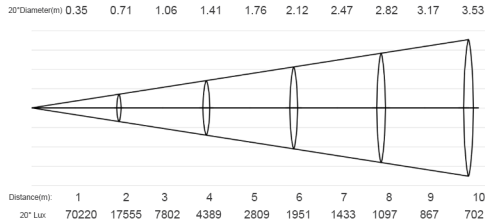

Optical parameters