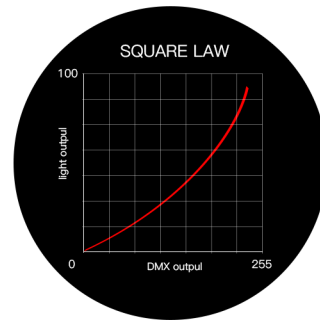

Dimming curves

The calibrated internal controller ensures an exceptionally stable colour output without any visible colour shift when dimming. Four different internal dimmer curves are available.