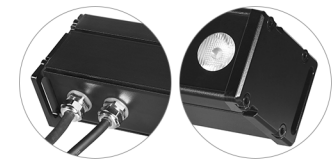

RockBar² Q24 IP

N.W.	2.9KG
Dimensions	1000*120*50mm
Electrical Parameter	
Operating voltage	AC100-240V,60/50Hz
LED	24*2W RGBW 4-in-1
Drive current	2A
Optical system	
Dimming	0-100%
Beam angle	9°
Spot Angle	25°
Max Lumen	722 lm
Light efficiency	39 lm/W
CCT	6000K
Control/ Installation	
Control protocol	DMX512
DMX channel	4/6/9/32/37CH
Function	Auto Run,IR,Built-in,Master & Slave
Safety/Certification	
IP Grade	IP65
Working Temperature	-20°~+45°