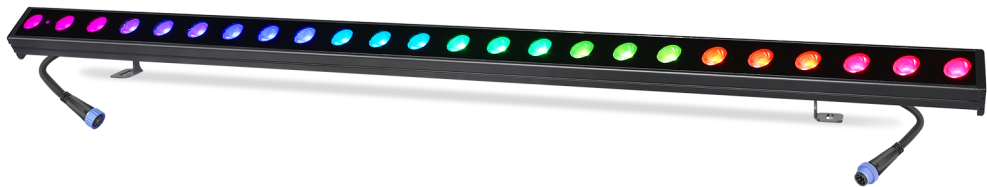

# RockBar<sup>2</sup> Q24

N.W.	2.8KG
Dimensions	1075*143*65mm
<b>Electrical Parameter</b>	
Operating voltage	AC100-240V,60/50Hz
LED	24*2W RGBW 4-in-1
Drive current	2A
<b>Optical system</b>	
Dimming	0-100%
Beam angle	9°
Spot Angle	26°
Max Lumen	722 lm
Light efficiency	39 lm/W
CCT	6000K
<b>Control/ Installation</b>	
Control protocol	DMX512
DMX channel	4/5/6/12/40CH
Function	Auto Run,Sound mode,IR,Built-in,Master & Slave
<b>Safety/Certification</b>	
IP Grade	IP20
Working Temperature	-10°~+45°

# RockBar<sup>2</sup> Q24 IP

N.W.	2.9KG
Dimensions	1000*120*50mm
<b>Electrical Parameter</b>	
Operating voltage	AC100-240V,60/50Hz
LED	24*2W RGBW 4-in-1
Drive current	2A
<b>Optical system</b>	
Dimming	0-100%
Beam angle	9°
Spot Angle	25°
Max Lumen	722 lm
Light efficiency	39 lm/W
CCT	6000K
<b>Control/ Installation</b>	
Control protocol	DMX512
DMX channel	4/6/9/32/37CH
Function	Auto Run,IR,Built-in,Master & Slave
<b>Safety/Certification</b>	
IP Grade	IP65
Working Temperature	-20°~+45°

# RockBar<sup>2</sup> Q24 BT IP

N.W.	2.9KG
Dimensions	1000*120*50mm
<b>Electrical Parameter</b>	
Operating voltage	AC100-240V,60/50Hz
LED	24*2W RGBW 4-in-1
Drive current	2A
<b>Optical system</b>	
Dimming	0-100%
Beam angle	9°
Spot Angle	25°
Max Lumen	722 lm
Light efficiency	39 lm/W
CCT	6000K
<b>Control/ Installation</b>	
Control protocol	DMX512
DMX channel	4/6/10/32/38CH
Function	Auto Run,IR,Built-in,Master & Slave
<b>Safety/Certification</b>	
IP Grade	IP65
Working Temperature	-20°~+45°

View more information

**RockBar<sup>2</sup> Q24 DC**

N.W.	2.1KG
Dimensions	1000*63*50mm
<b>Electrical Parameter</b>	
Operating voltage	DC24V
LED	24*2W RGBW 4-in-1
Drive current	2A
<b>Optical system</b>	
Dimming	0-100%
Beam angle	9°
Spot Angle	25°
Max Lumen	722 lm
Light efficiency	39 lm/W
CCT	6000K
<b>Control/ Installation</b>	
Control protocol	DMX512
DMX channel	4/6/9/32/37CH
Function	Auto Run,DMX,RDM,Built-in,Master & Slave
<b>Safety/Certification</b>	
IP Grade	IP65
Working Temperature	-20°~+45°