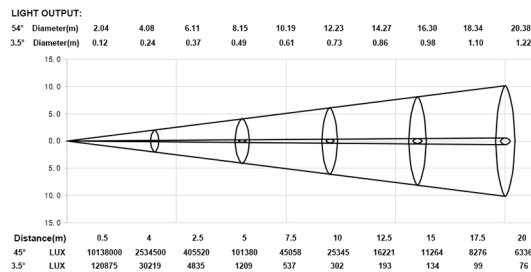

Framing Blades

Rotated gobo wheel

Fixed gobo wheel

Color

Illuminance