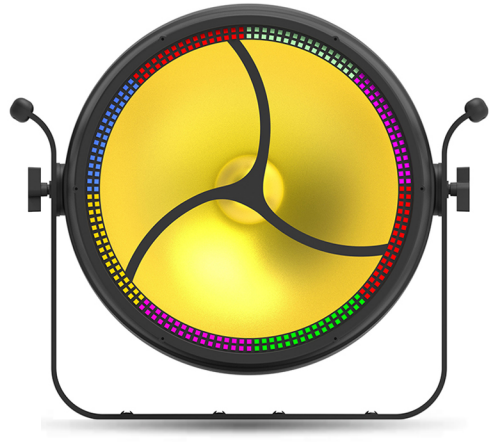

400W COB waterproof Par light

This 400W tri-color COB waterproof PAR light, designed for high-end stage lighting, features a 500W ASW LED (WW/CW CRI ≥ 92) for precise color reproduction and 192 outer 1.5W RGB LED with 8-segment control for dynamic effects. Its 50° beam angle ensures focused, even illumination, while 450W power and IP65 rating make it energy-efficient and durable. Perfect for concerts, churches, theaters, and clubs, it delivers stunning visuals and reliable performance.

OPTIONAL