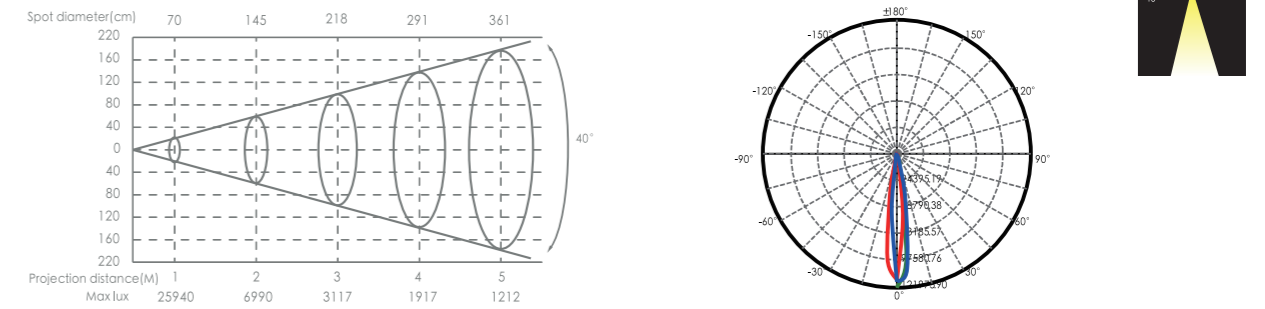

MYLED-150 Optical Parameters