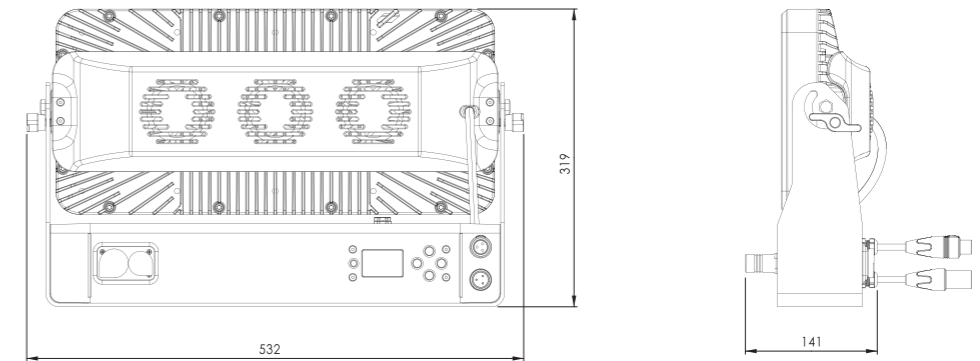

MYLED-150 Specifications