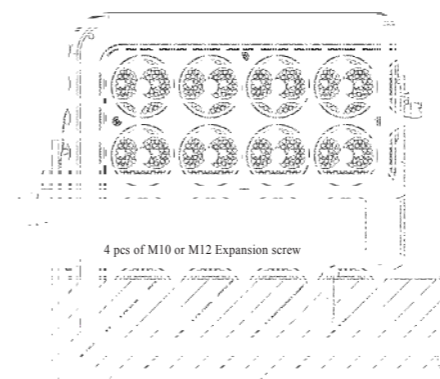

MYLED-150 Installation Instruction