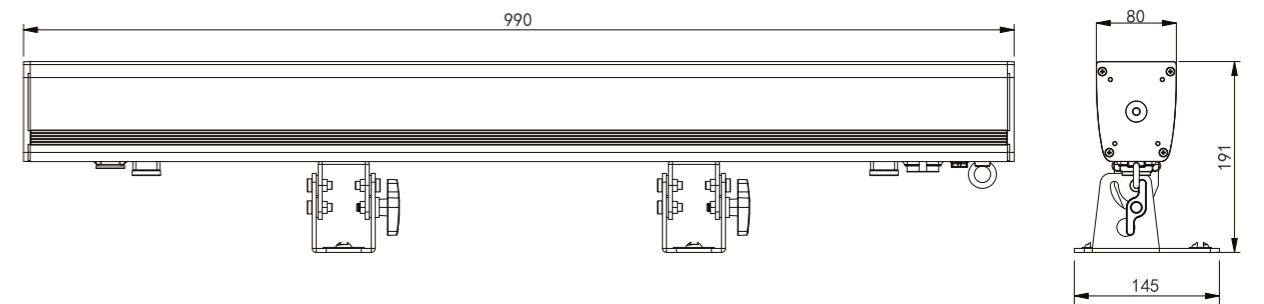

Housing color can be customized

**CT-021P-6C** Parameter

LED Qty	15pcs*10W 6-in-1 RGBALC 15pcs*10W 6-in-1 RGBWA-UV	Function	Rich colors option, LED pixel control, Auto Run, User-Defined
CCT	1800K~8000K	Dimensions	999x145x153mm
Lumen	2455lm	N.W.	7Kg
Beam angle	20*30°	Housing material	Tensile Aluminum
Input voltage	AC100~240V, 50-60Hz	Housing color	Black
Power	128W	Power cable	3 Pin In & Out
Drive current	500mA	DMX cable	3 Pin In & Out
Dimming	16Bit	Electrical safety class	I
Cooling	Natural convection cooling	EMC	EMC - EMI
Control protocol	DMX512 - RDM	Permitted Ambient Temperature	-20°C~45°C
DMX channel	6CH - 8CH - 12CH - 90CH - 96CH	IP Grade	IP65

**CT-021P-6C** Optical Parameters

**CT-021P-6C** Specifications

**CT-021P-6C** Installation Instruction

**CT-021P-6C** Optional accessories