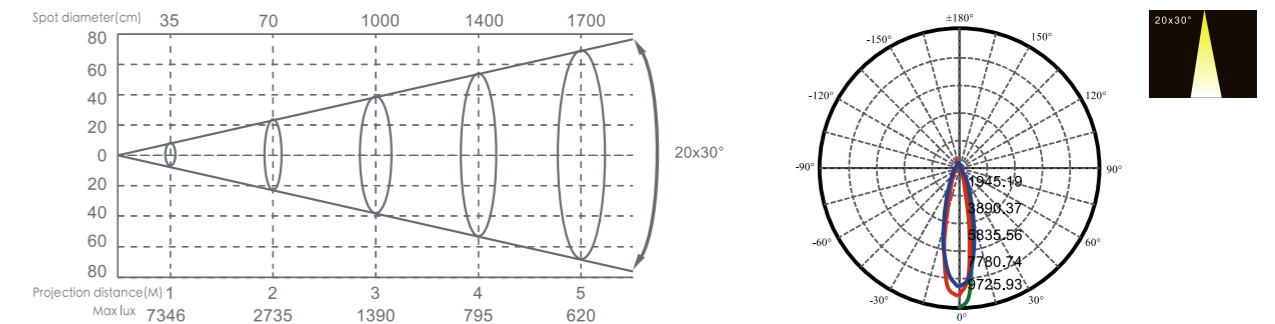

CT-021P-6C Optical Parameters