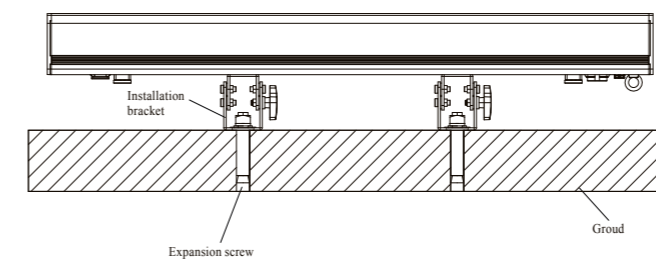

CT-021P-6C Installation Instruction